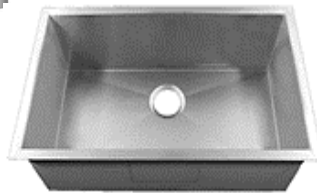

Backsplash

Cabinet
Hardware

Quartz
Countertops

Midnight Corvo

Arctic White

Stainless Steel
Plumbing Accessories

Shaker Cabinets

Graphite