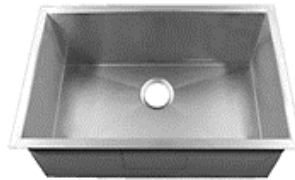

Backsplash

Cabinet Hardware

Quartz Countertops

Concerto

Arctic White

Stainless Steel Plumbing Accessories

Shaker Cabinets

Barley

LVP Flooring

Shaker Cabinets

Countertop

Arctic White

Truffle

Cabinet
Hardware

Plumbing
Fixtures

Wall and Floor Tile