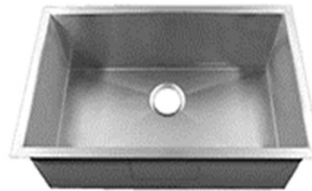

Backsplash

Cabinet Hardware

Quartz Countertops

Arctic White

Calacatta Classique

Stainless Steel Plumbing Accessories

Shaker Cabinets

Caramel

LVP

Shaker Cabinets

Countertop

Thyme

Cabinet Hardware

Plumbing Fixtures

Wall Tile

Floor Tile