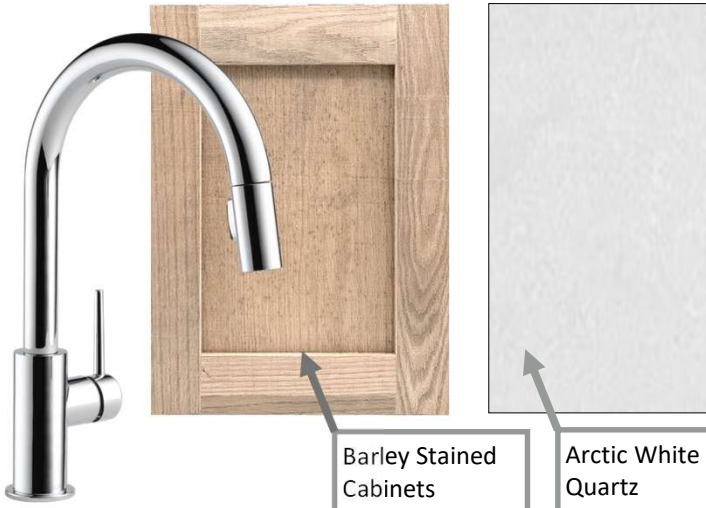

Kitchen: Mood Board Package 1

Barley Stained Cabinets

Arctic White Quartz

Samsung Appliances

Prime Bath : Mood Board Package 1

Barley Stained Cabinets

Arctic White Quartz

Floor and wall tile

Shower Floor tile