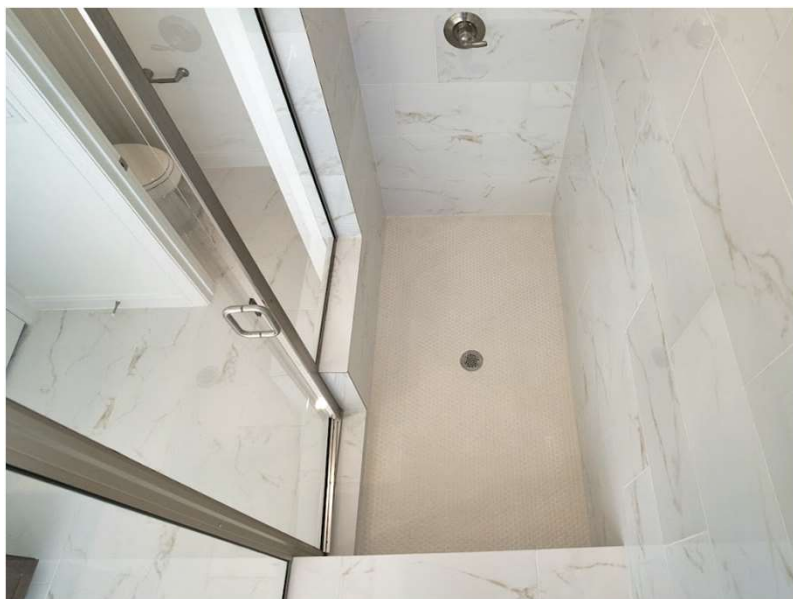

KITCHEN: Mood Board Package # 1

Shaker Cabinets

White Marble look Backsplash

All Quartz: - white

LVP FLOORING

PRIMARY BATH: Mood Board Package # 1

Shaker Cabinets

Undermount sinks

Shower Floor tile

Shaker Cabinets

Wall and Floor tile