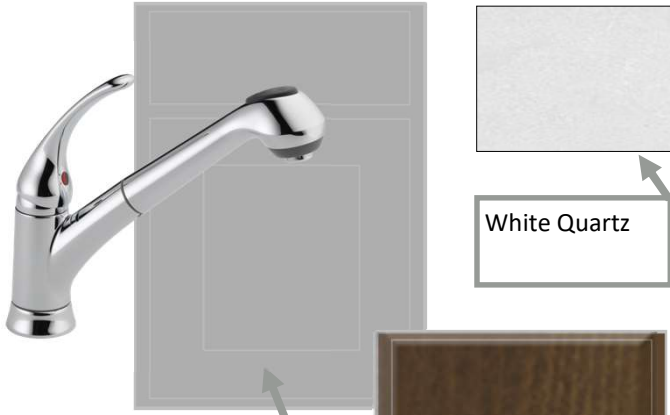

Fulton Crossing – Kitchen Mood Board Package # 2

White Quartz

(Greige Painted) Cabinets

(Stained Hazelnut) Cabinets

Undermount Sink

Samsung Appliances

Fulton Crossing – Prime Bath Mood Board Package # 2

(Stained Hazelnut)
Cabinets

White Quartz

Wall tile

Floor Tile