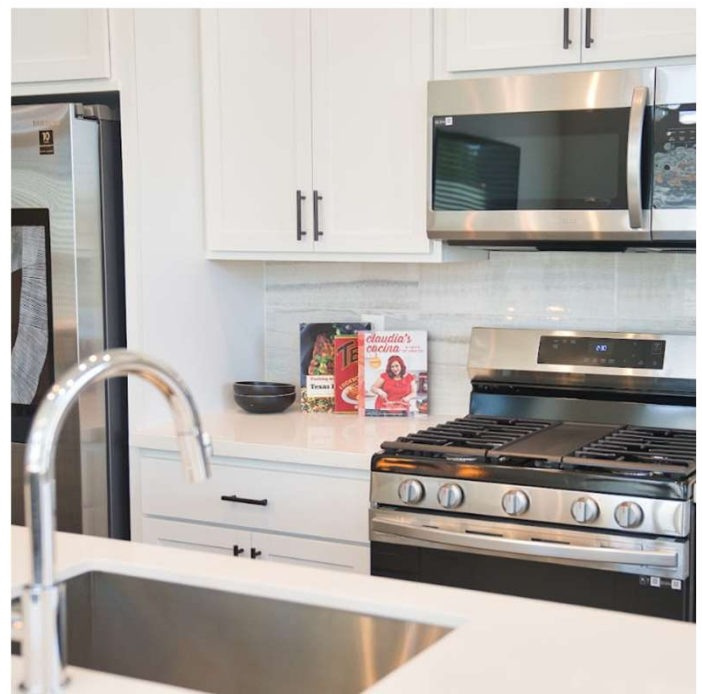

Kitchen : Mood Board Package 1

Pendants lights above Island

Faucet

Sink

Samsung Appliances

12x24 Tile Backsplash

White (Paint)

Snow White Quartz countertops

Cabinet Hardware

Prime Bath : Mood Board Package 1

PRIME SUITE BATH

White (Paint)

White Quartz Countertops

Cabinet Hardware

Secondary Bathrooms Faucets

Bath 2 Shower & Tub Fixtures