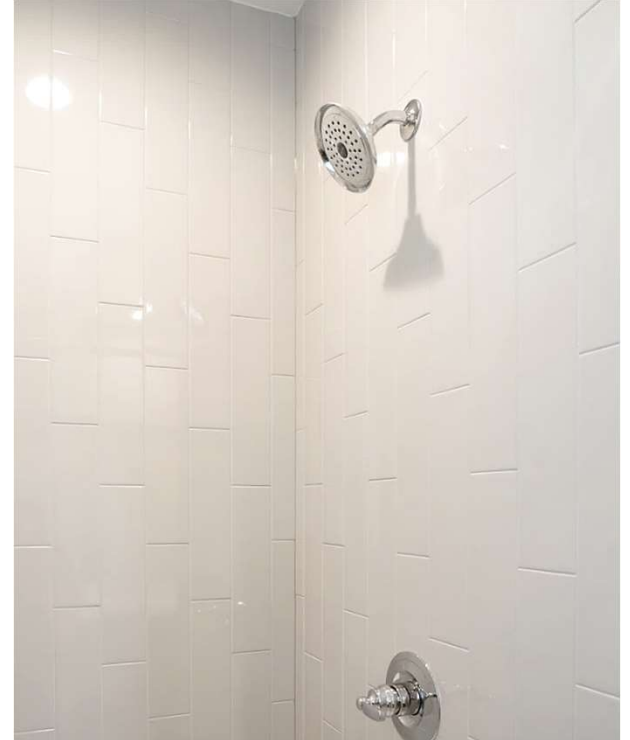

(Light Gray Stained)
Cabinets at island

(White Painted) Cabinets

Samsung Appliances

White Quartz

Undermount Sink

Backsplash

(Light Gray Stained)
Cabinets

White Quartz